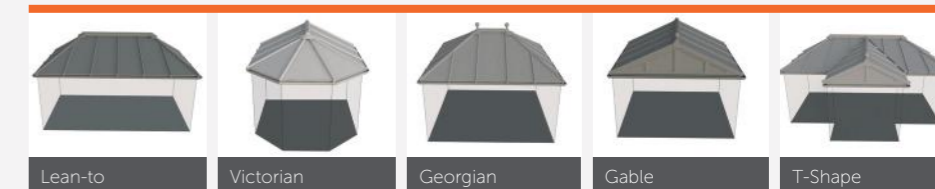

Available in any shape / any size - examples below

Gutter cover

Internal pelmet

Roof vent

Design your perfect conservatory

Wendland has been a leader in the conservatory industry since 1995 and the Wendland glass roofing system is known for its quality and strength.

A conservatory can maximise the daylight in your home and create a stunning space to enjoy. Your conservatory will bring outdoor living into the heart of your home as you watch the seasons change in comfort. With Wendland, any size, shape or style is possible.

Customers choose a glass roof as it lets in all the light you need to bring the outside in. Performance glass panels reflect the unwanted heat and glare from the sun in Summer and help retain warmth during the Winter months. Modern glazing improves thermal efficiency, reducing heating costs and ensuring you can enjoy your space all year round.