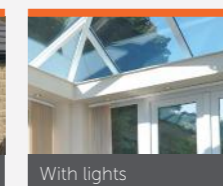

Internal pelmet