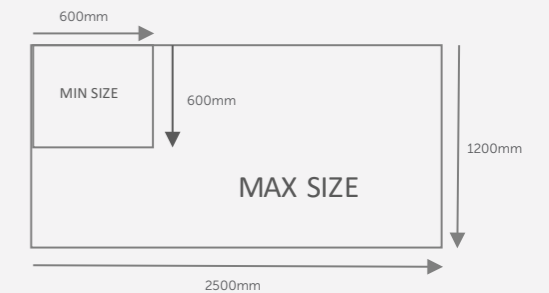

Internal sizes range from 600mm x 600mm up to 2500mm in length.

Kerb: The optional kerb is factory assembled and delivered in one piece to reduce time on site.

1. 4° pitch for optimum performance
2. Weathering tape for double waterproofing on joints
3. Self-aligning internal reinforcement for fast installation
4. Tilt fillet for optimum membrane run off
5. Fully welded mitred frame means you can install the skylight and waterproof it later