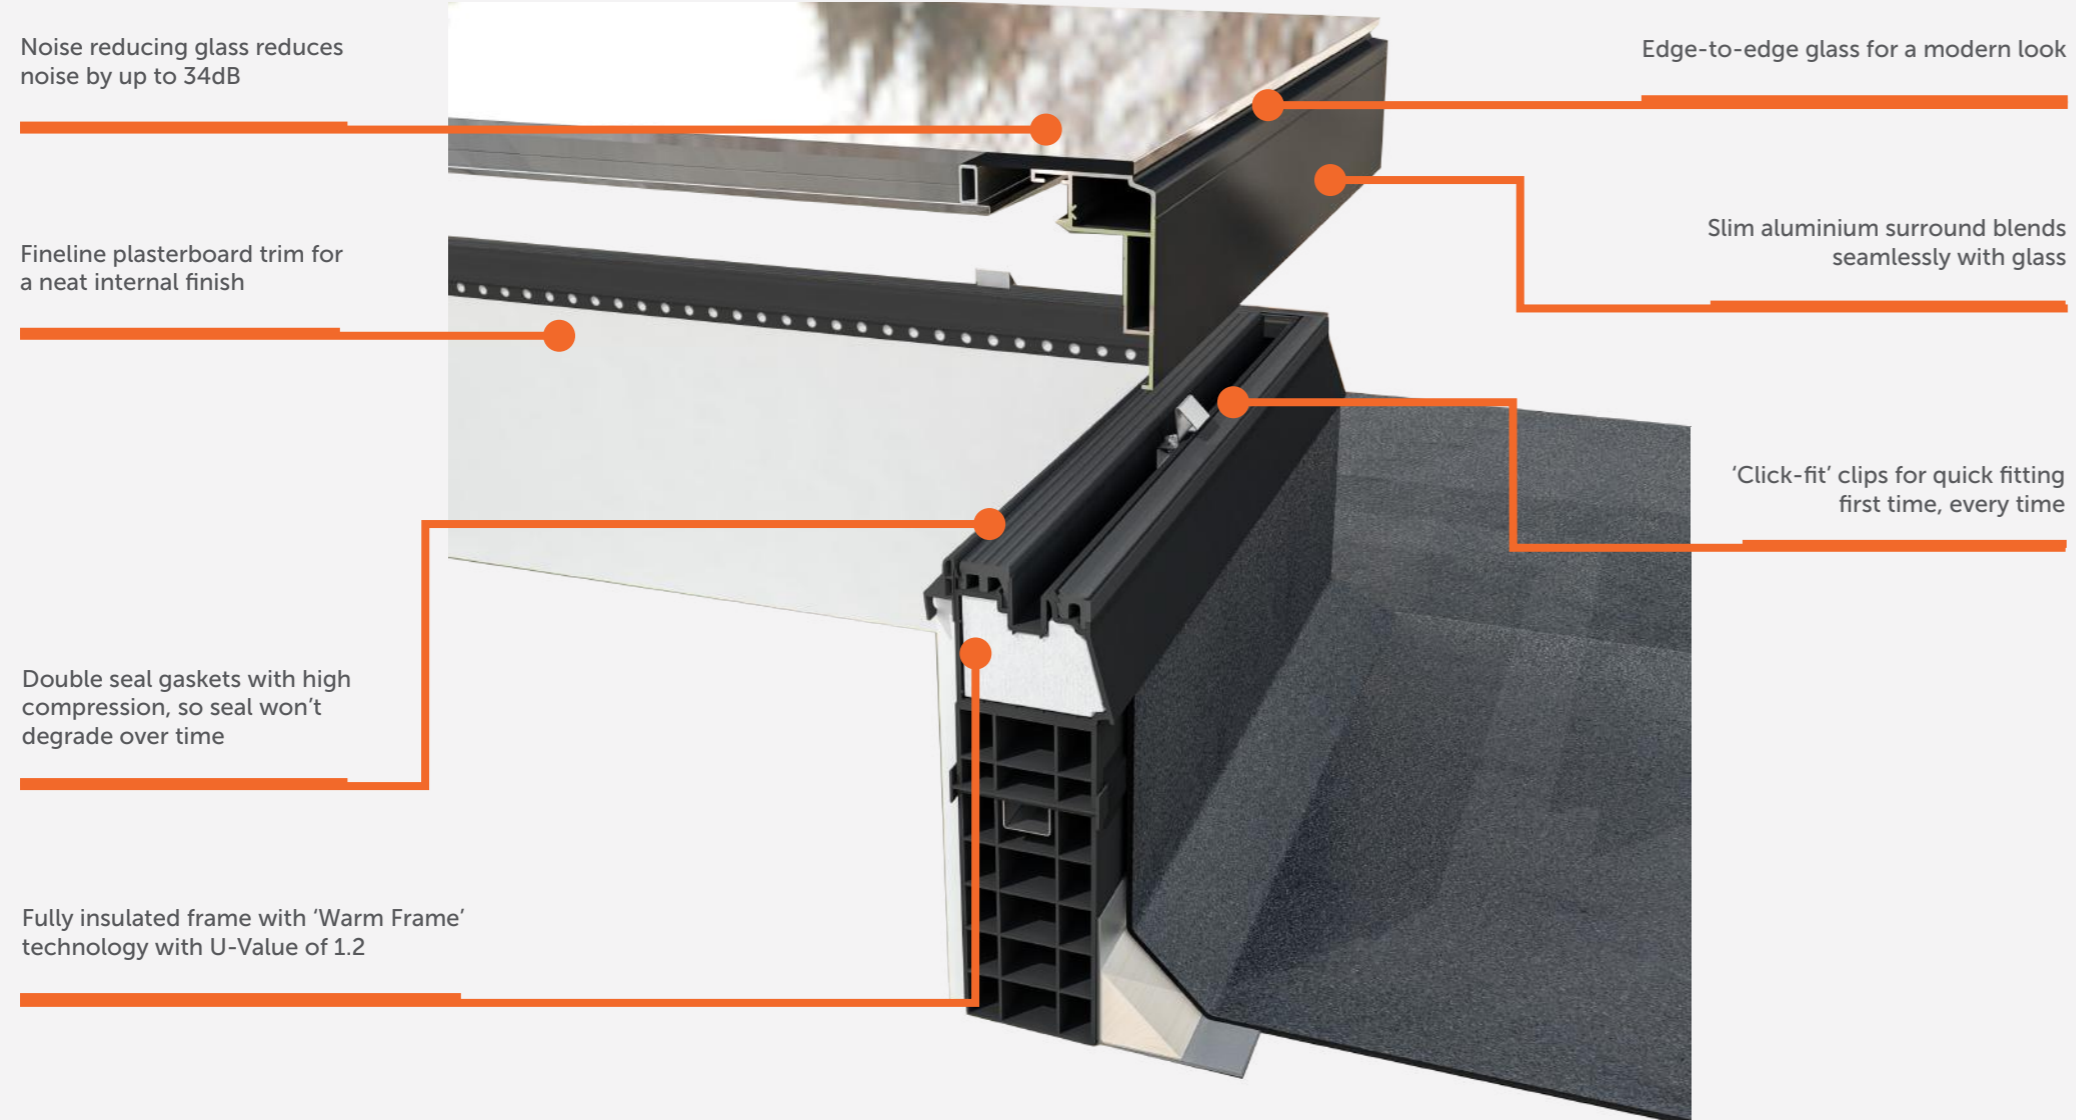

Wendland Flat Skylight

High quality at low prices

Edgeless Flat Skylight

Flood your home with light

A Wendland flat skylight is the perfect choice for an extension or orangery – flooding the room below with daylight to create a living space that is bright and airy.

The beauty of the Wendland flat skylight is in its simple design. It blends well with modern homes but can also sit well within a more traditional setting. The unique design features edge-to-edge glass for a modern look – meaning that from the inside, you see only the sky above.

A relaxing space

The Wendland flat skylight offers excellent noise reduction properties, meaning that the room below will be a peaceful space to enjoy, no matter what's going on outdoors.

With a U-Value of just 1.2 the Wendland flat skylight is extremely energy efficient, and you can upgrade to an insulated kerb option that helps avoid condensation - extra important in a kitchen where heat levels can change quickly.

Internal sizes range from 600mm x 600mm up to 2500mm in length.

Kerb: The optional kerb is factory assembled and delivered in one piece to reduce time on site.

1. 4° pitch for optimum performance
2. Weathering tape for double waterproofing on joints
3. Self-aligning internal reinforcement for fast installation
4. Tilt fillet for optimum membrane run off
5. Fully welded mitred frame means you can install the skylight and waterproof it later