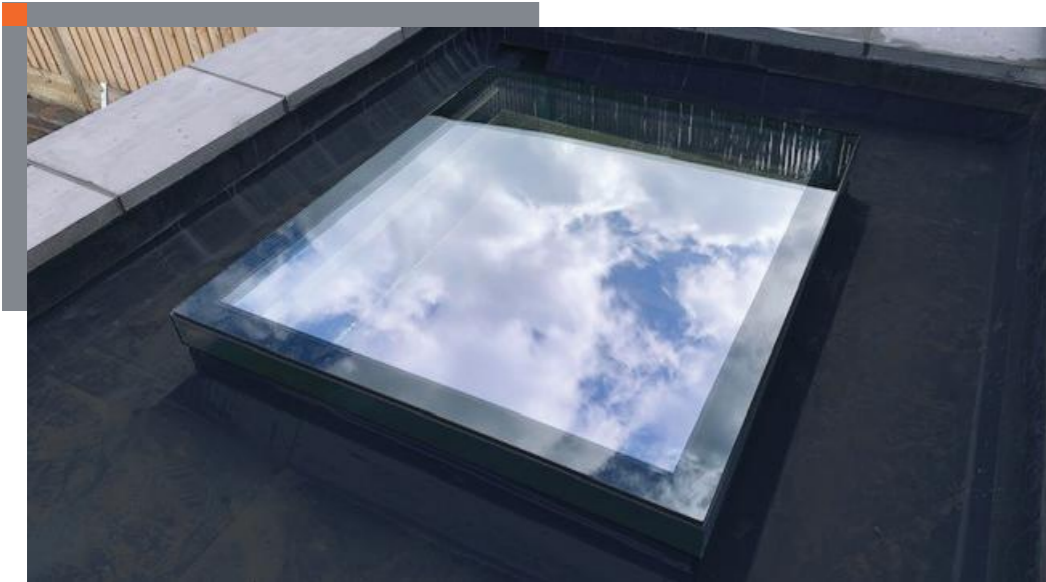

Wendland Flat Skylight

High quality at low prices

Edgeless Flat Skylight

Flood your home with light

A Wendland flat skylight is the perfect choice for an extension or orangery – flooding the room below with daylight to create a living space that is bright and airy.

The beauty of the Wendland flat skylight is in its simple design. It blends well with modern homes but can also sit well within a more traditional setting. The unique design features edge-to-edge glass for a modern look – meaning that from the inside, you see only the sky above.

Standard colours: Black, white, grey (bespoke colours available on request)

Sizes: The Wendland flat skylight is designed to provide the maximum in uninterrupted sightlines and is available in a number of square or rectangular sizes.

Internal sizes range from 600mm x 600mm up to 2500mm in length.

Kerb: The optional kerb is factory assembled and delivered in one piece to reduce time on site.

1. 4° pitch for optimum performance
2. Weathering tape for double waterproofing on joints
3. Self-aligning internal reinforcement for fast installation
4. Tilt fillet for optimum membrane run off
5. Fully welded mitred frame means you can install the skylight and waterproof it later